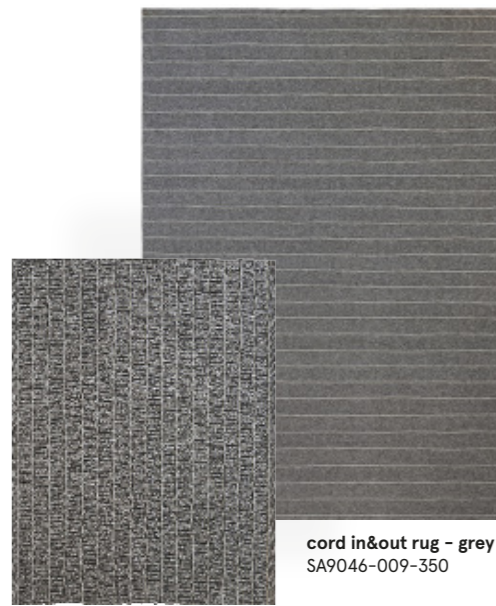

TULUM OUTDOOR RUGS COLLECTION

cord in&out rug - grey
SA9046-009-350

cord in&out rug - grey
SA9046-009-250